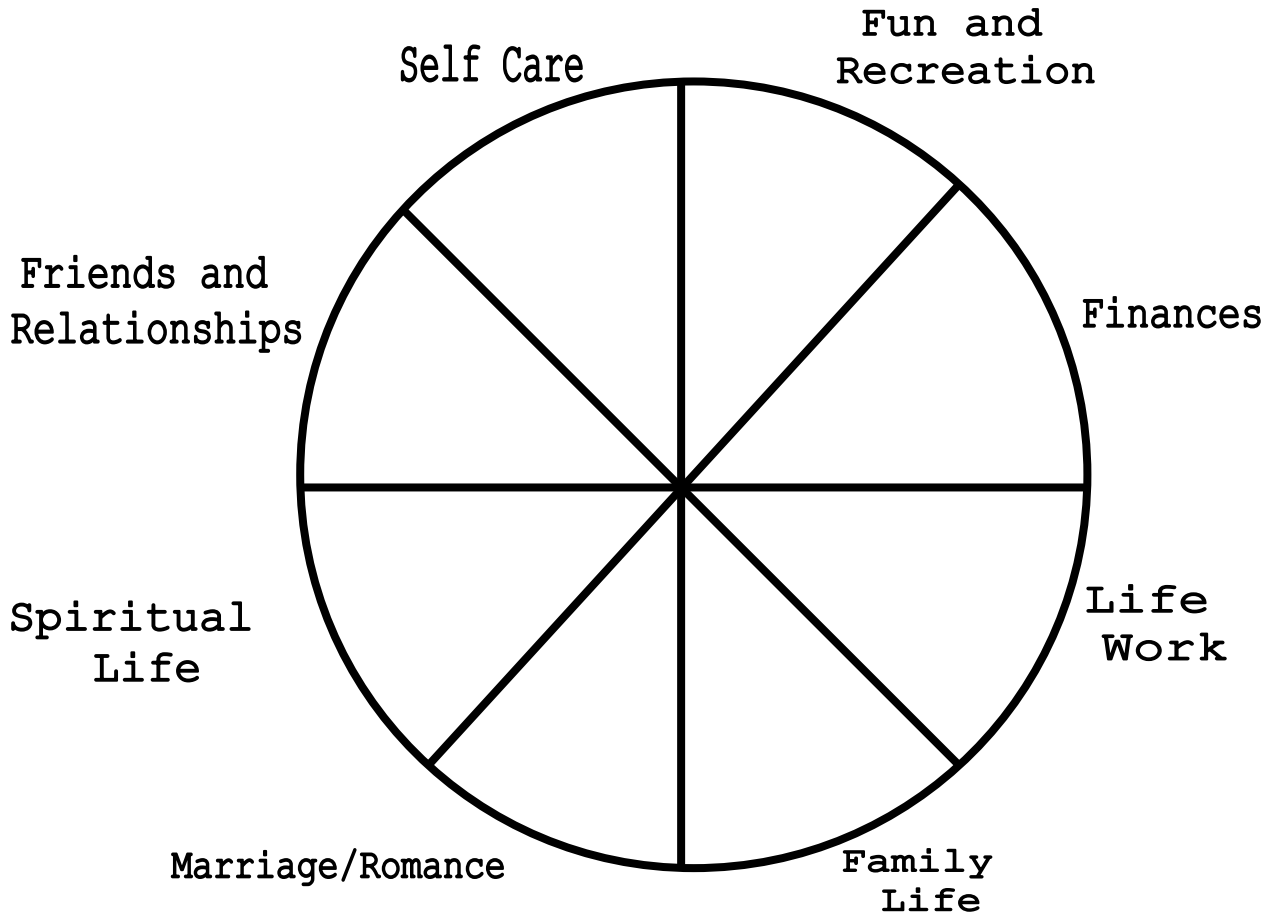

PERMISSION TO EXHALE:
THE INTENTIONAL WOMAN FINDS RELIEF

I am the LORD, your God, who takes hold of your right hand and says to you, Do not fear: I will help you. Isaiah 41:13

Wheel of Life- Inventory

Directions: The 8 sections in the Wheel of Life represent 8 areas of your daily life. With the center of the wheel as 0 and the outer edge as 10, rate your level of satisfaction with each life area by drawing a curved line to create a new outer edge (see example). The new perimeter of the circle represents your unique Wheel of Life at the current time.

Example

What is one thing you learned from your Wheel of Life inventory?