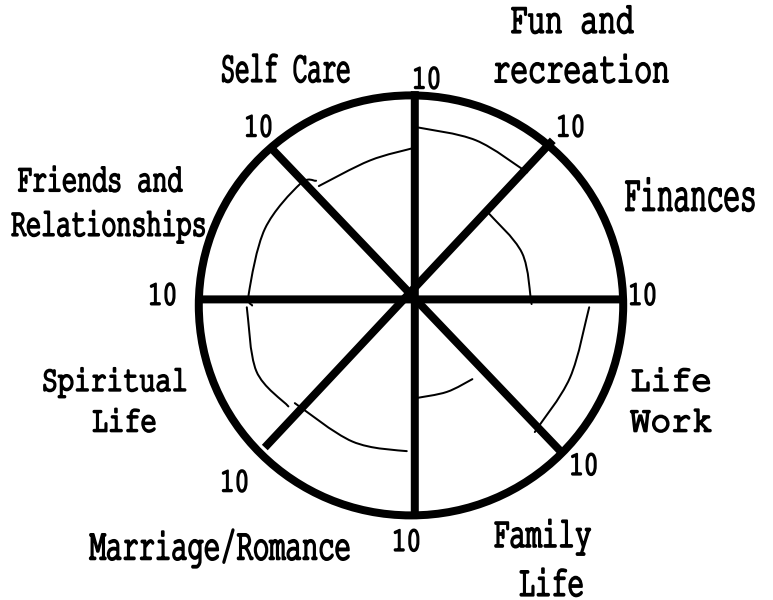

PERMISSION TO EXHALE:
THE INTENTIONAL WOMAN FINDS RELIEF

I am the LORD, your God, who takes hold of your right hand and says to you, Do not fear: I will help you. Isaiah 41:13

Wheel of Life- Inventory

Directions: The 8 sections in the Wheel of Life represent 8 areas of your daily life. With the center of the wheel as 0 and the outer edge as 10, rate your level of satisfaction with each life area by drawing a curved line to create a new outer edge (see example). The new perimeter of the circle represents your unique Wheel of Life at the current time.

Example

What is one thing you learned from your Wheel of Life inventory?